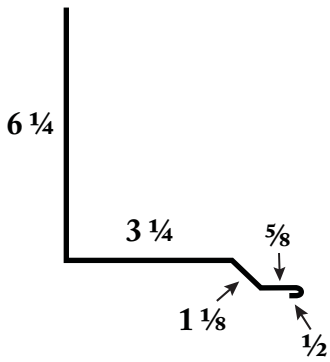

14" Ridgecap

**Specify Pitch*

16" Ridgecap

**Specify Pitch*

Drip Edge

**Up to 6"*

Mini Eave

**Up to 6"*

Door Edge Trim

Residential Gable

Outside Corner

Mini Gable

Sidewall

Endwall

**Specify Pitch*

Transition Flashing

**Specify Pitch Change*

Flat Valley Metal

**Any Length*

W-Valley

V-Valley

Inside Corner

Fascia

Z-Flashing