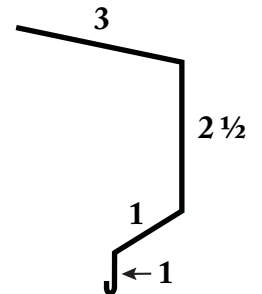

14" Ridgecap

**Specify Pitch*

16" Ridgecap

**Specify Pitch*

Drip Edge

**Up to 6"*

Mini Eave

**Up to 6"*

Door Edge Trim

Residential Gable

Outside Corner

Mini Gable

Sidewall

Endwall

**Specify Pitch*

Transition Flashing

**Specify Pitch Change*

Flat Valley Metal

**Any Length*

W-Valley

V-Valley

Inside Corner

Fascia

Z-Flashing