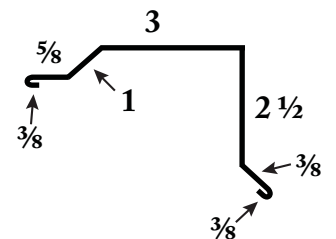

14" Ridgecap

**Specify Pitch*

16" Ridgecap

**Specify Pitch*

Drip Edge

**Up to 6"*

Mini Eave

**Up to 6"*

Door Edge Trim

Residential Gable

Outside Corner

Mini Gable

Sidewall

Endwall

**Specify Pitch*

Transition Flashing

**Specify Pitch Change*

Flat Valley Metal

**Any Length*

W-Valley

V-Valley

Inside Corner

Fascia

Z-Flashing