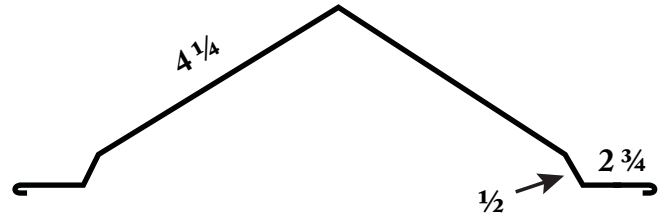

14" Ridgecap

**Specify Pitch*

16" Ridgecap

**Specify Pitch*

Drip Edge

**Up to 6"*

Mini Eave

**Up to 6"*

Door Edge Trim

Residential Gable

Outside Corner

Mini Gable

Sidewall

Endwall

**Specify Pitch*

Transition Flashing

**Specify Pitch Change*

Flat Valley Metal

**Any Length*

W-Valley

V-Valley

Inside Corner

Fascia

Z-Flashing