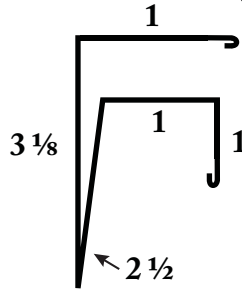

F & J Channel

*For vinyl or steel soffit