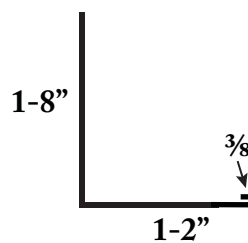

**Specify Pitch Change*

Flat Valley Metal

**Any Length*

W-Valley

V-Valley

Inside Corner

Fascia

Z-Flashing