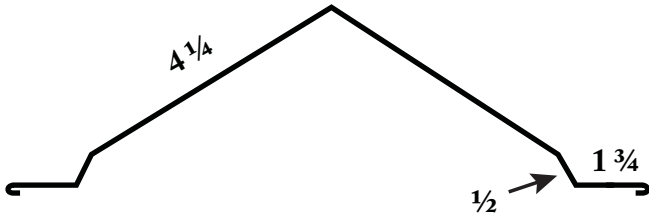

14" Ridgecap

**Specify Pitch*

16" Ridgecap

**Specify Pitch*

Drip Edge

**Up to 6"*

Mini Eave

**Up to 6"*

Door Edge Trim

Residential Gable

Outside Corner

Mini Gable

Sidewall

Endwall

**Specify Pitch*

Transition Flashing

**Specify Pitch Change*

Flat Valley Metal

**Any Length*

W-Valley

V-Valley

Inside Corner

Fascia

Z-Flashing