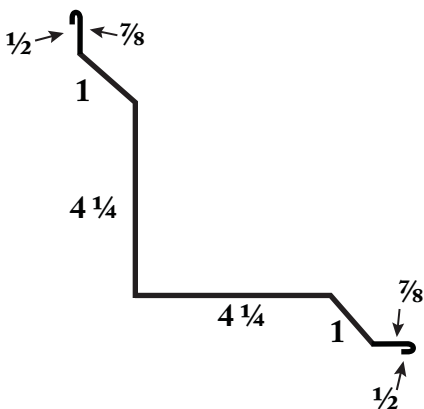

Door Edge Trim

Residential Gable

Outside Corner

Mini Gable

Sidewall

Endwall

**Specify Pitch*

Transition Flashing

**Specify Pitch Change*

Flat Valley Metal

**Any Length*

W-Valley

V-Valley

Inside Corner

Fascia

Z-Flashing