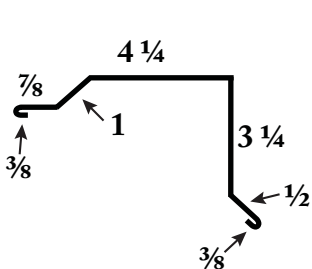

14" Ridgecap

**Specify Pitch*

16" Ridgecap

**Specify Pitch*

Drip Edge

**Up to 6"*

Mini Eave

**Up to 6"*

Door Edge Trim

Residential Gable

Outside Corner

Mini Gable

Sidewall

Endwall

**Specify Pitch*

Transition Flashing

**Specify Pitch Change*

Flat Valley Metal

**Any Length*

W-Valley

V-Valley

Inside Corner

Fascia

Z-Flashing