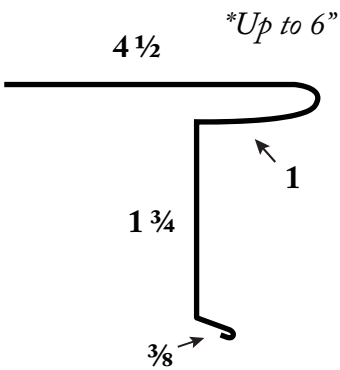

14" Ridgecap

**Specify Pitch*

16" Ridgecap

**Specify Pitch*

Drip Edge

**Up to 6"*

Mini Eave

**Up to 6"*

Door Edge Trim

Residential Gable

Outside Corner

Mini Gable

Sidewall

Endwall

**Specify Pitch*

Transition Flashing

**Specify Pitch Change*

Flat Valley Metal

**Any Length*

W-Valley

V-Valley

Inside Corner

Fascia

Z-Flashing